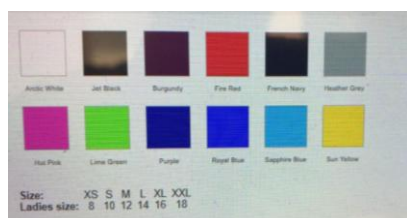

Adults Base Layers	XS,S,M,L,XL,2XL	£28.00
Kids Base Layers	5/6, XSY, S/MY, L/XY	£24.00